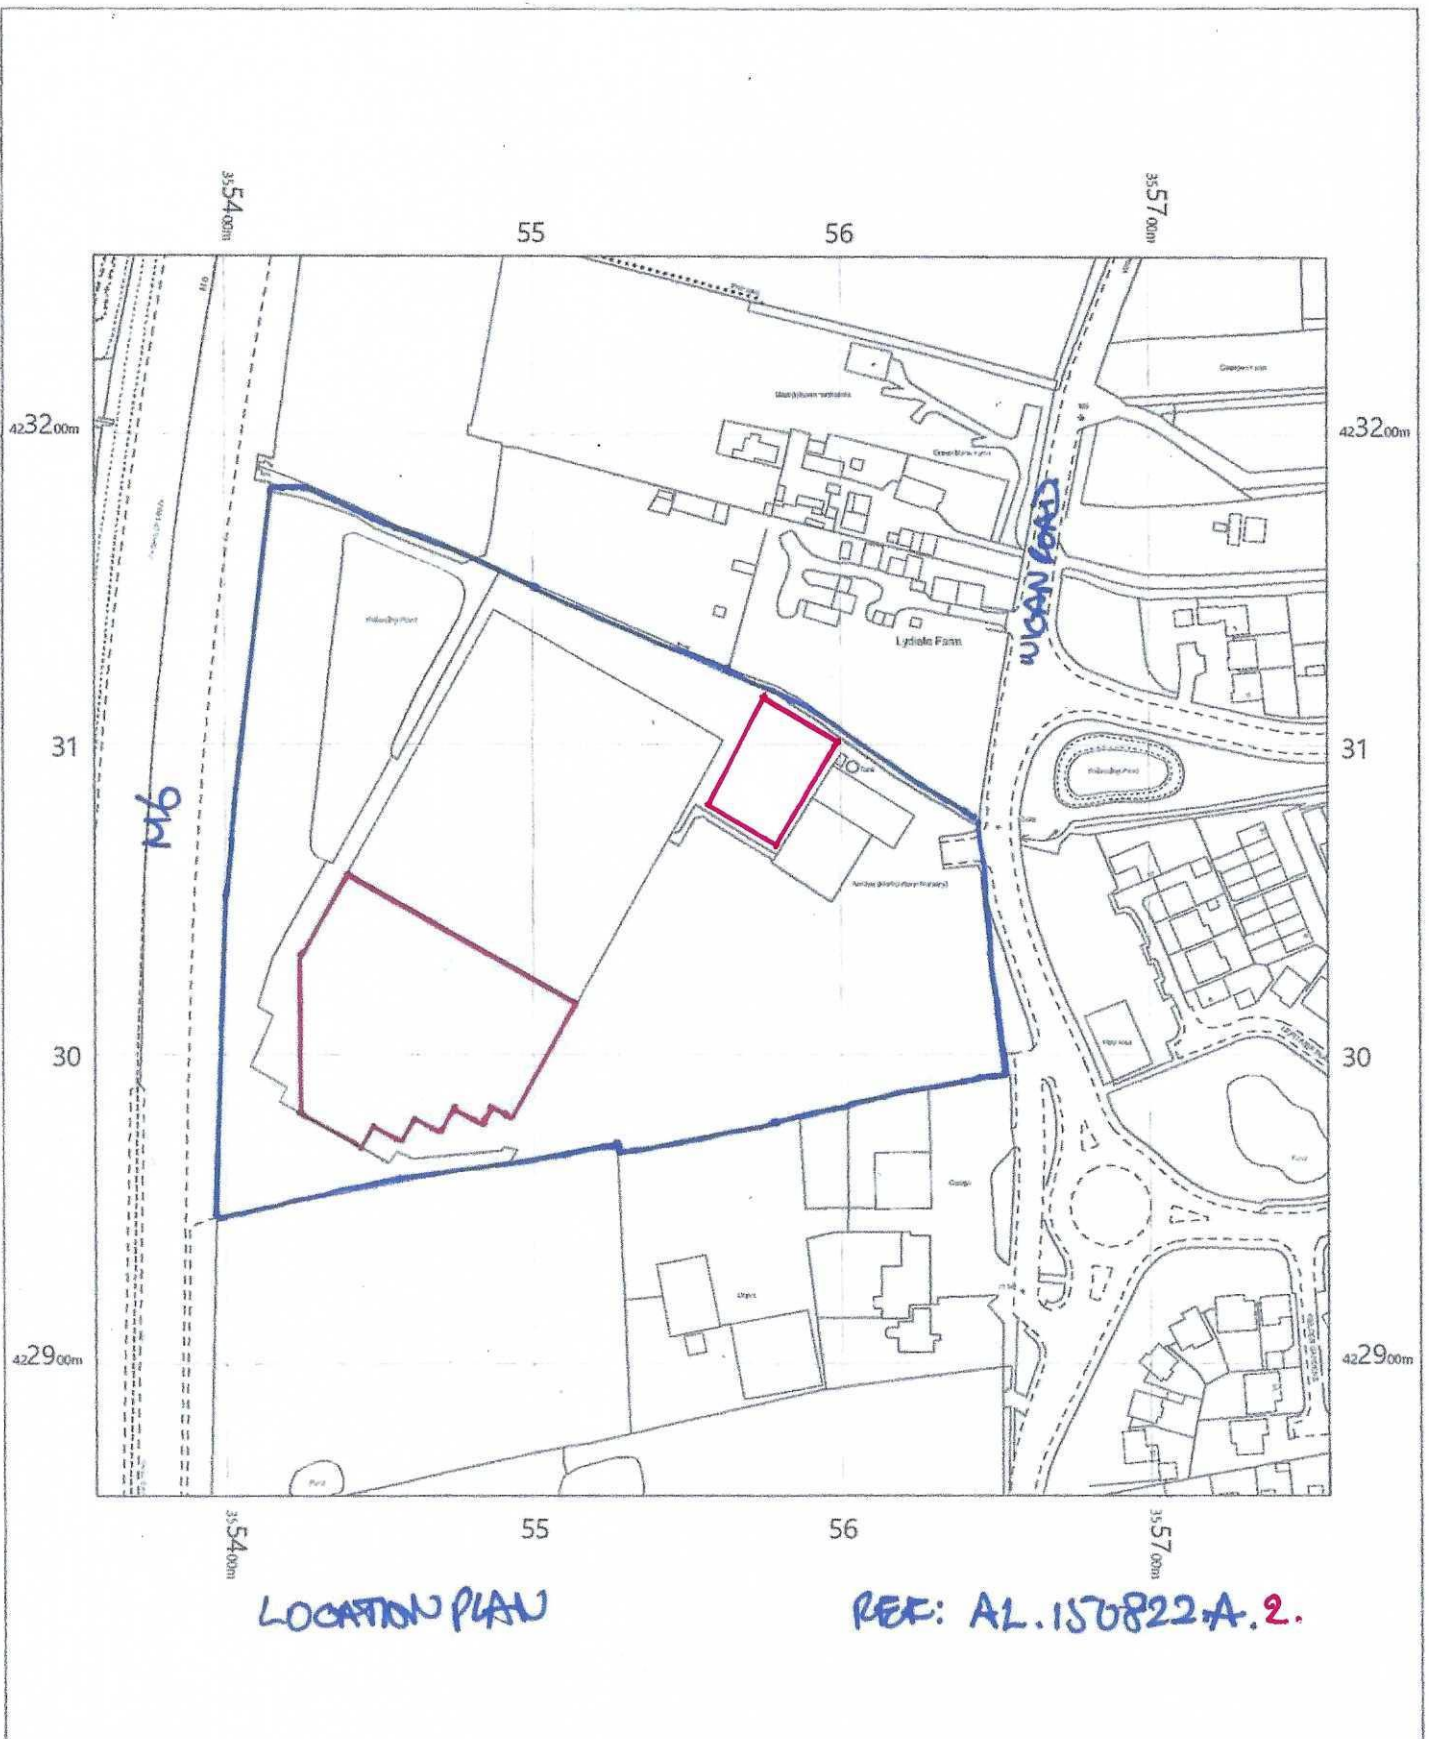

Alpine
Apline View, Wigan Road, PR25 5SB

Armlee Nurseries
Apline View
Wigan Road,
Leyland,
Clayton-Le-Woods,
Lancashire
PR25 5SB

OS MasterMap 1250/2500/10000 scale
Monday, August 15, 2022, ID: MPMBW-01055868
www.blackwellmapping.co.uk

1:2500 scale print at A4, Centre: 355558 E, 423058 N

©Crown Copyright Ordnance Survey. Licence no. 100041041

BLACKWELL'S
MAPPING SERVICES
PERSONAL & PROFESSIONAL MAPPING
www.blackwellmapping.co.uk

TEL: 0800 151 2612
maps@blackwell.co.uk